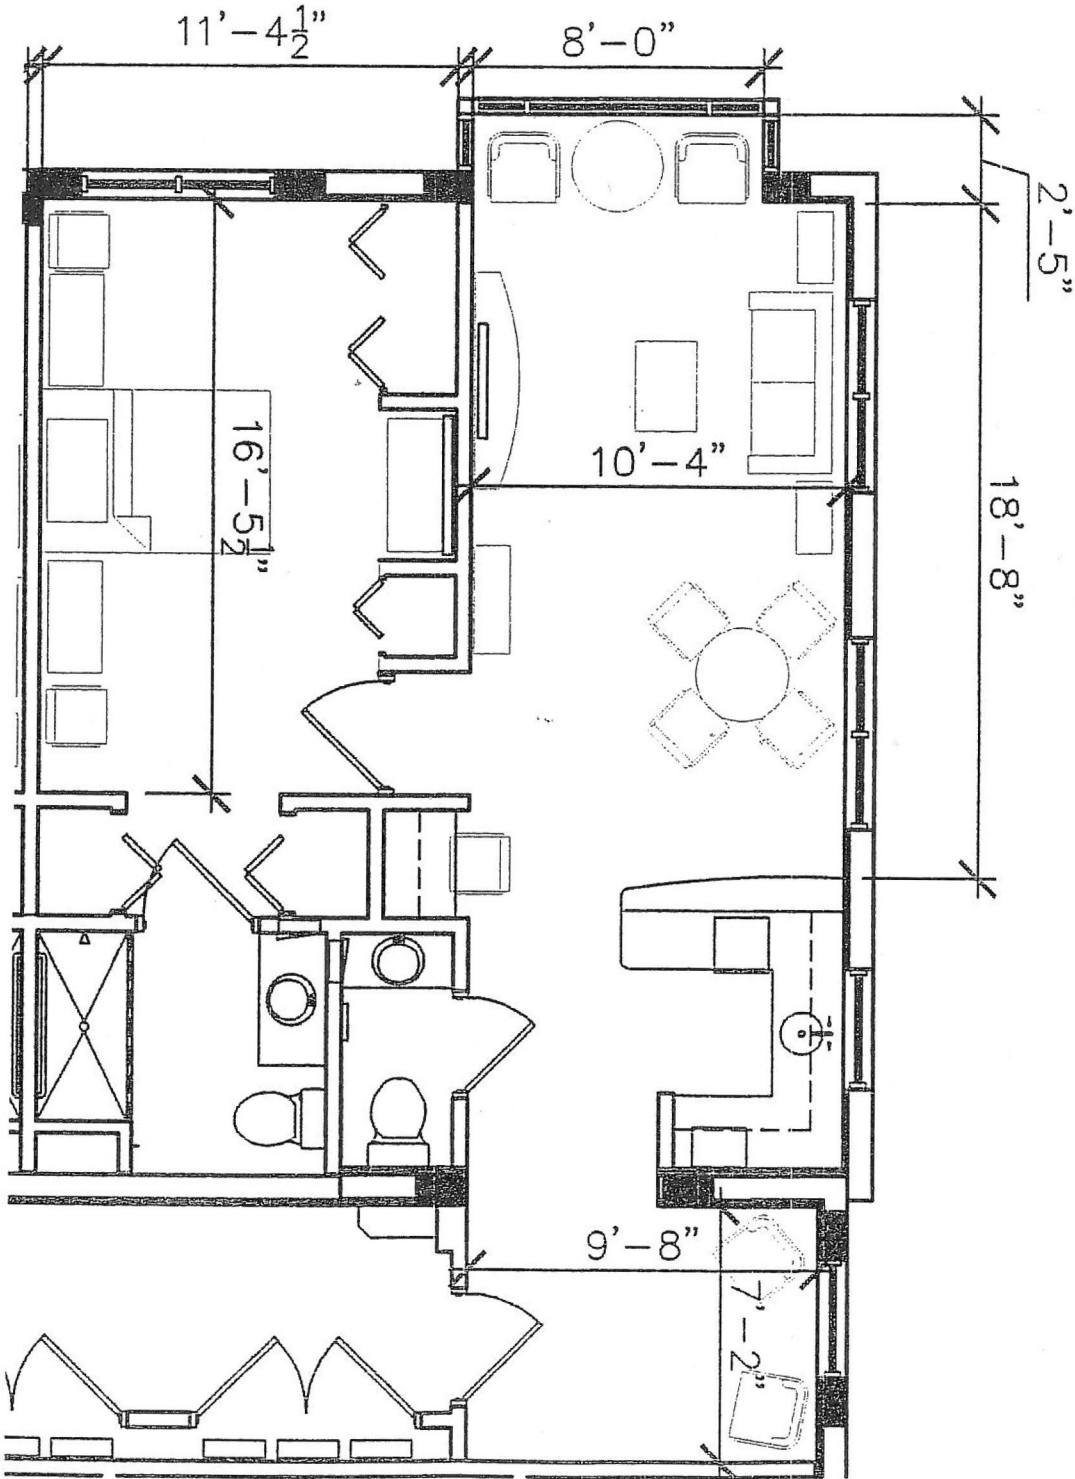

# ASSISTED LIVING ONE BEDROOM

1 BEDROOM • 1 BATHROOM • 600 SQ.FT.

FLORIDA PRESBYTERIAN  
HOMES