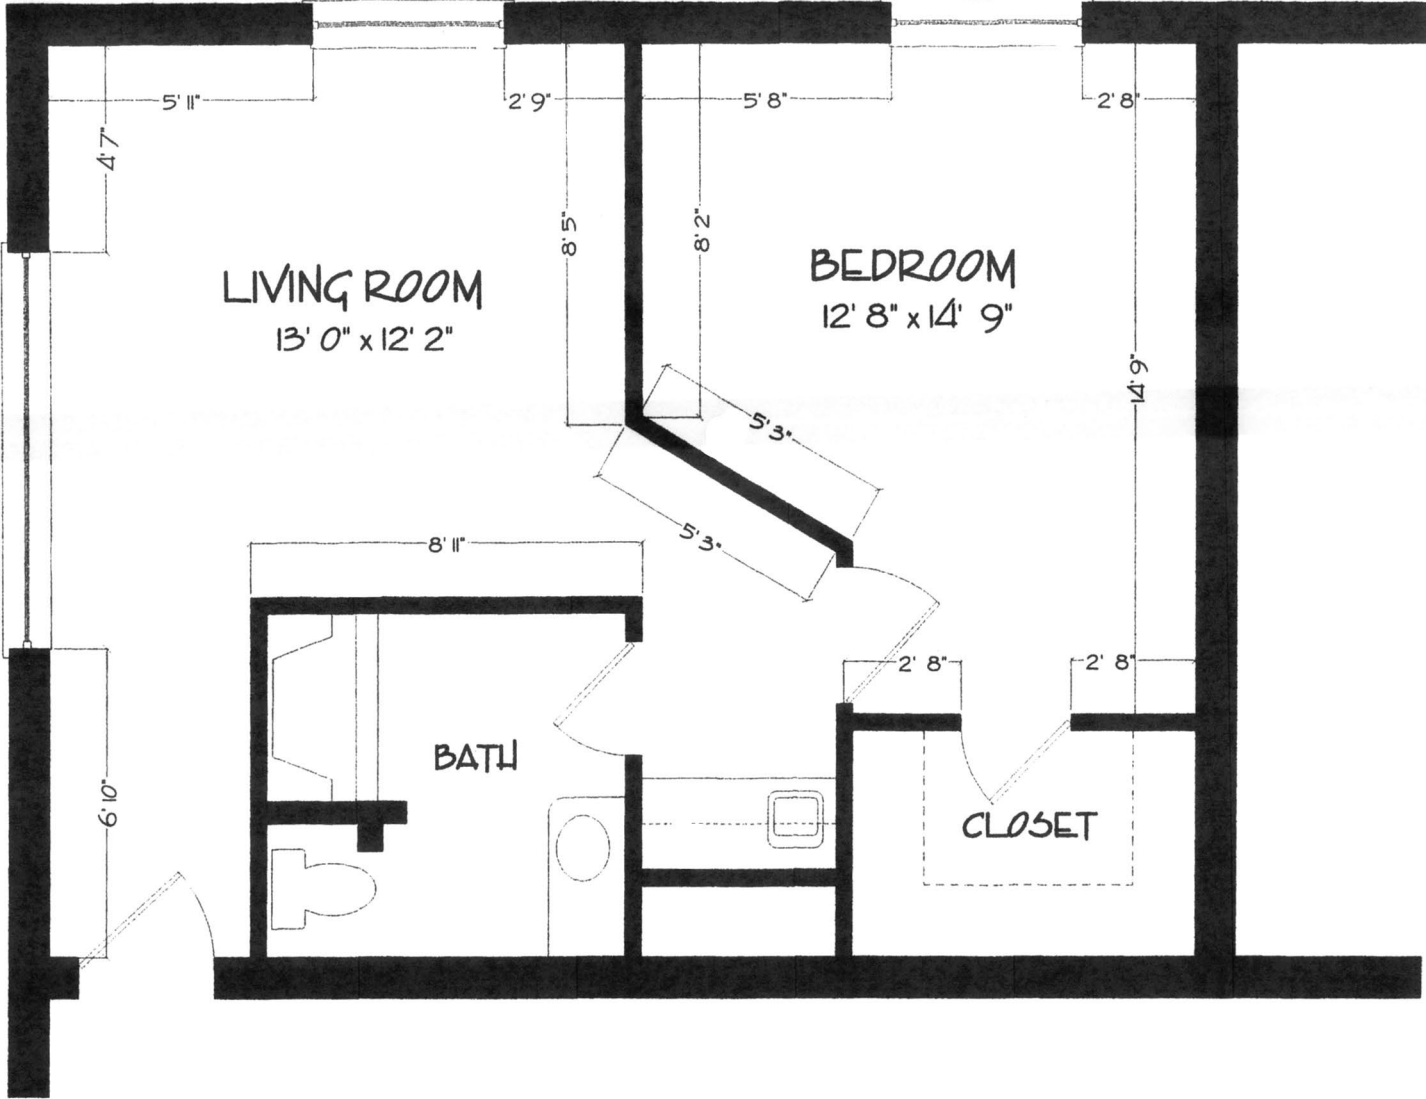

# ASSISTED LIVING ONE BEDROOM

1 BEDROOM • 1 BATHROOM • 522 SQ.FT.

FLORIDA PRESBYTERIAN  
HOMES