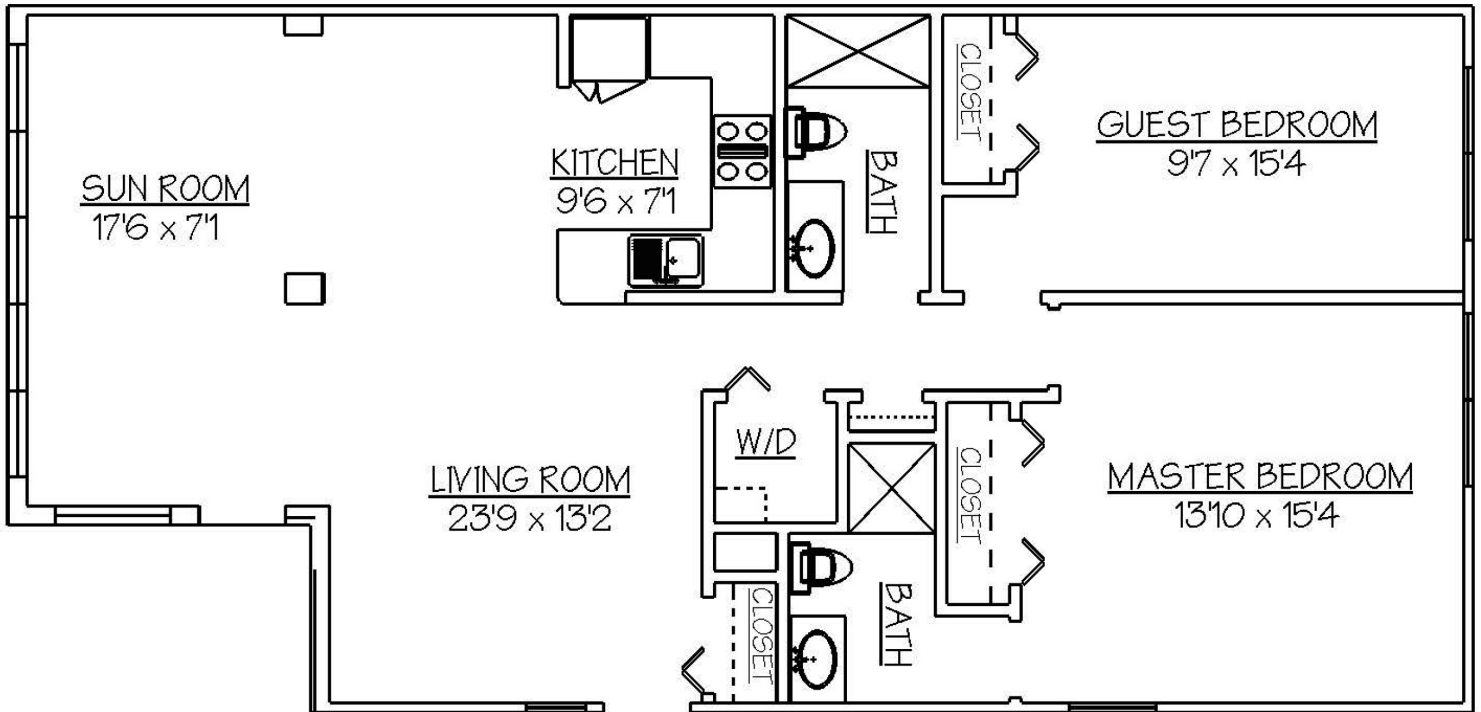

LAKESIDE COURT

2 BEDROOM • 2 BATHROOM • 1129 SQ.FT.

FLORIDA PRESBYTERIAN
HOMES