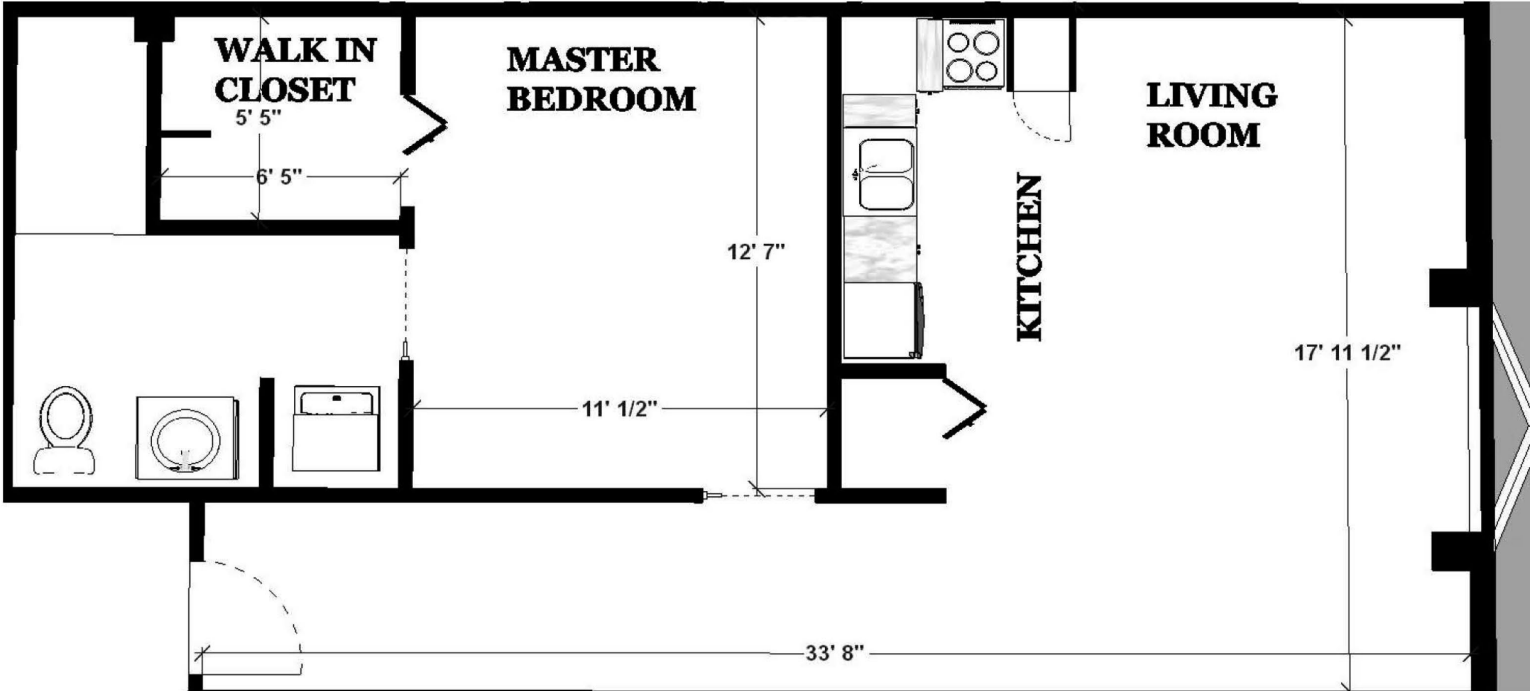

# NORA RIFE UNIT B

2 BEDROOM • 2 BATHROOM • 725 SQ.FT.

FLORIDA PRESBYTERIAN  
HOMES