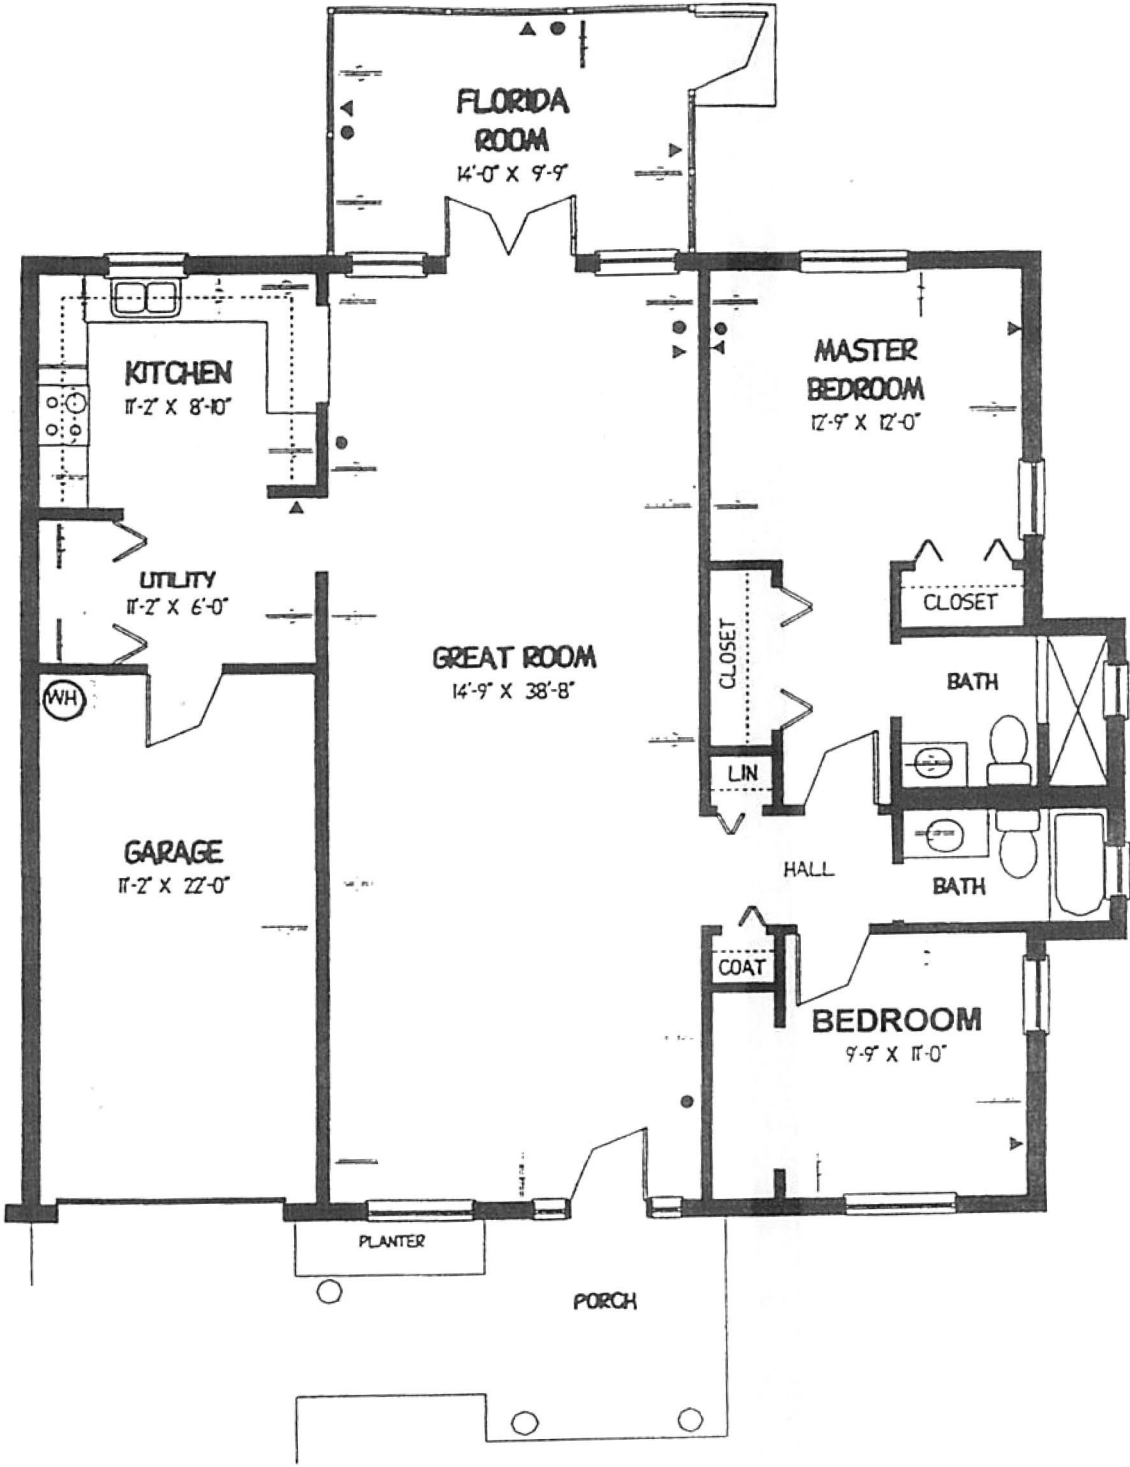

WAVERLY COURT DUPLEX

2 BEDROOM • 2 BATHROOM • 1815 SQ.FT.

FLORIDA PRESBYTERIAN
H O M E S