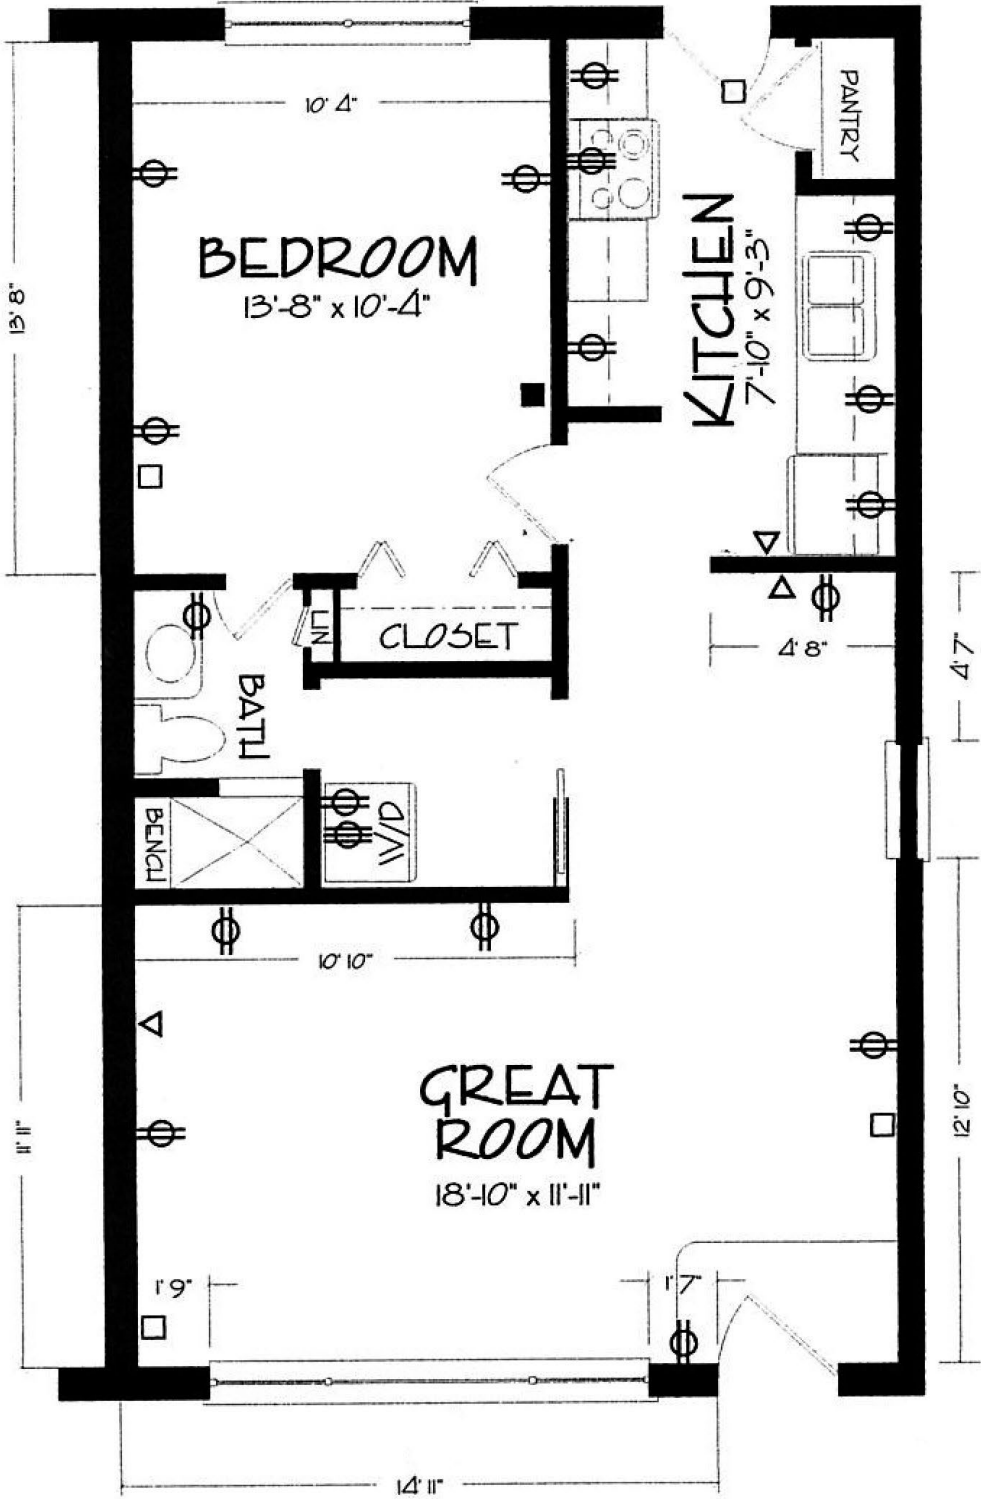

APARTMENT ONE BEDROOM

1 BEDROOM • 1 BATHROOM • 623 SQ.FT.

FLORIDA PRESBYTERIAN
HOMES