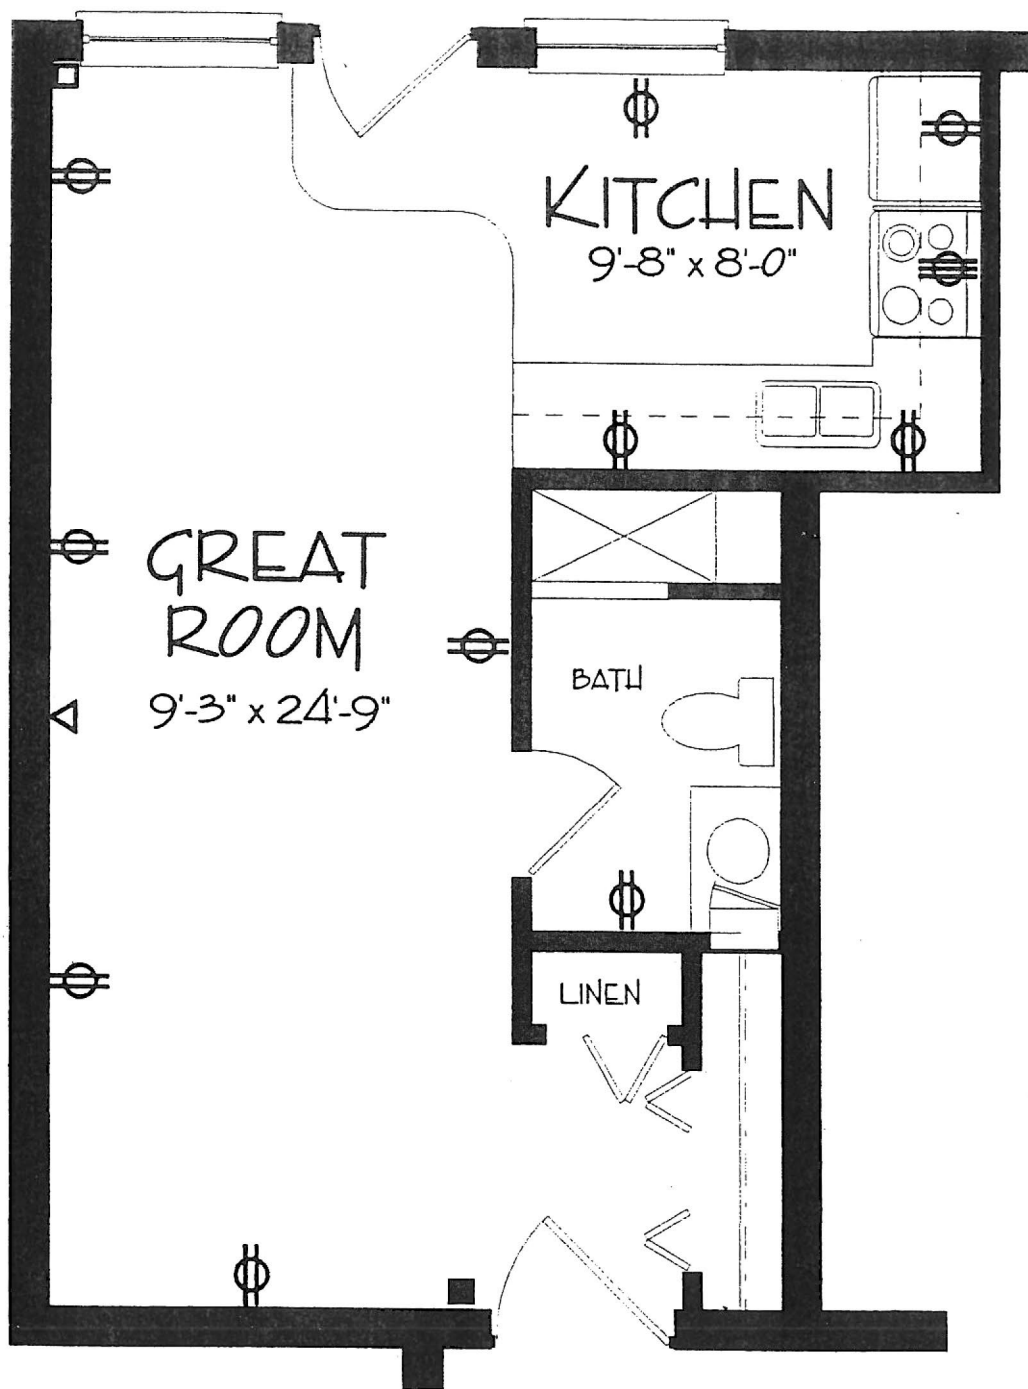

APARTMENT STUDIO

1 BEDROOM • 1 BATHROOM • 400 SQ.FT.

FLORIDA PRESBYTERIAN
HOMES